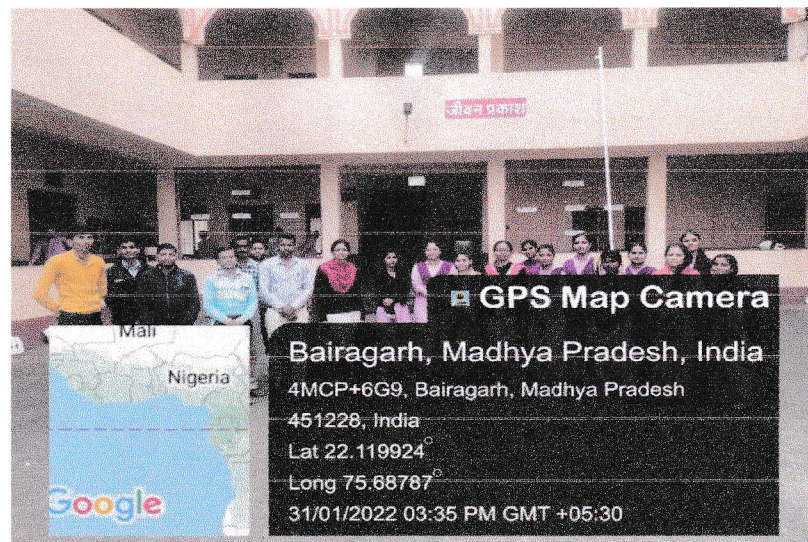

GULAB BAI YADAV SMRITI SHIKSHA MAHAVIDYALAY, BORAWAN

(NAAC Accredited "B" Grade College)

Recognized by NCTE, Affiliated by Devi Ahilya Vishwavidyalaya Indore

ACADEMIC YEAR 2021-22

Educational Visit

VISIT INNOVATIVE INSTITUTE NIMAR ABHYUDAYA RURAL MANAGEMENT AND
DEVELOPMENT ASSOCIATION, LEPA PUNARVAS

Prof. S.K. Tiwari
Principal
Swa. Gulab Bai Yadav Smriti
Shiksha Mahavidyalaya
BORAWAN (M.P.)