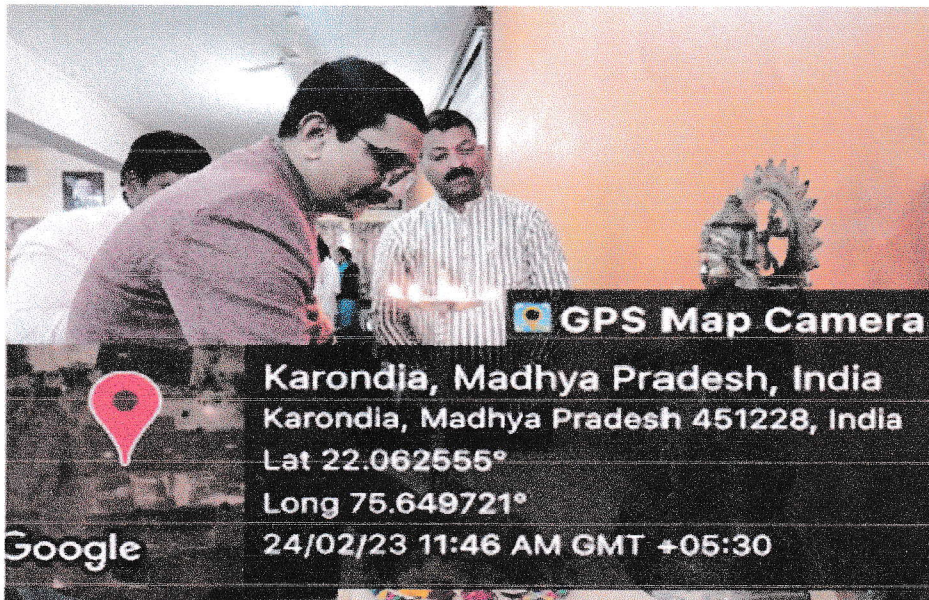

GULAB BAI YADAV SMRITI SHIKSHA MAHAVIDYALAY, BORAWAN

(NAAC Accredited "B" Grade College)

Recognized by NCTE, Affiliated by Devi Ahilya Vishwavidyalaya Indore

ACADEMIC YEAR 2021-22

Induction Programme on 21st century skill for future ready teacher

Prof. S.K. Tiwari
Principal
Swa. Gulab Bai Yadav Smriti
Shiksha Mahavidhyalaya
BORAWAN (M.P.)