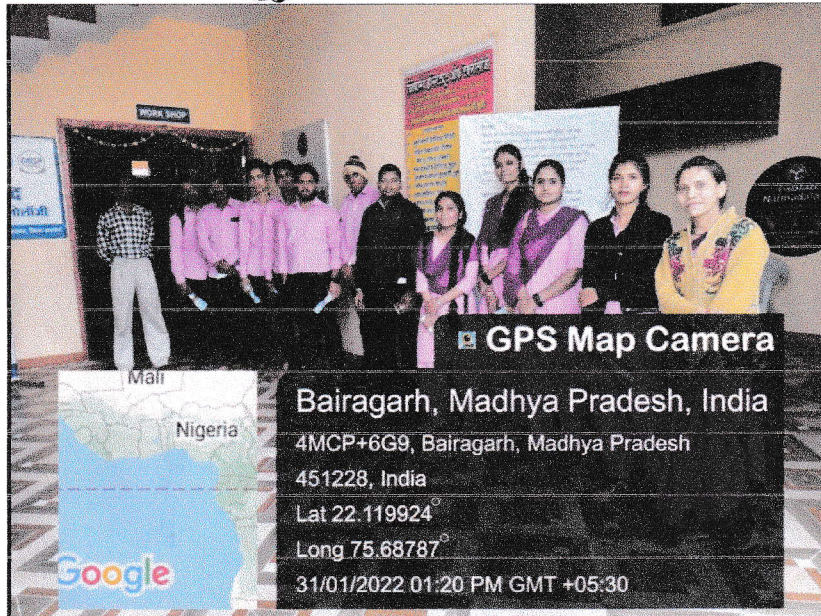

GULAB BAI YADAV SMRITI SHIKSHA MAHAVIDYALAY, BORAWAN

(NAAC Accredited "B" Grade College)

Recognized by NCTE, Affiliated by Devi Ahilya Vishwavidyalaya Indore

ACADEMIC YEAR 2021-22

Educational Visit

VISIT INNOVATIVE INSTITUTE NIMAR ABHYUDAYA RURAL MANAGEMENT AND
DEVELOPMENT ASSOCIATION, LEPA PUNARVAS

Prof. S.K. Tiwari
Principal
Swa. Gulab Bai Yadav Smriti
Shiksha Mahavidyalaya
BORAWAN (M.P.)